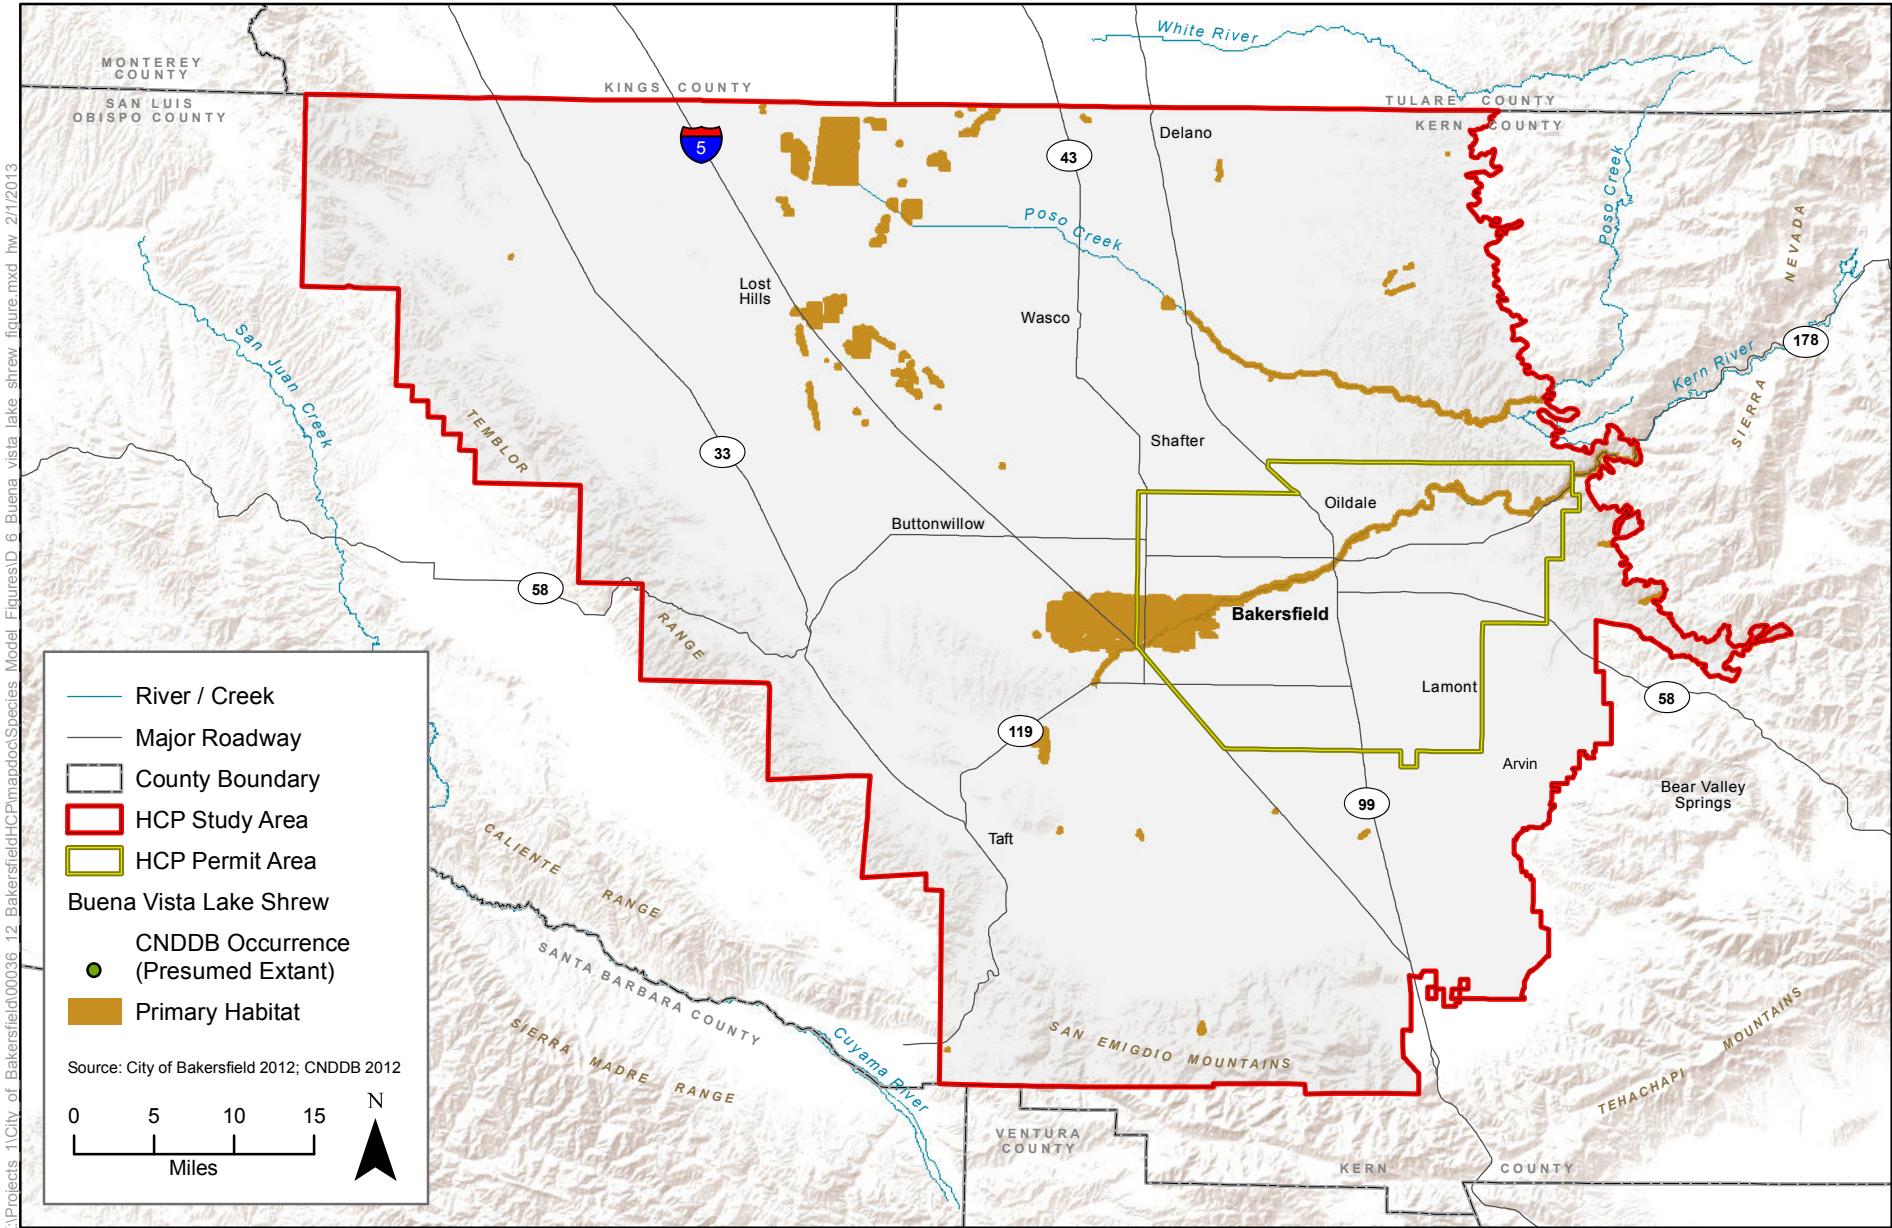

# Bakersfield Conservation Plan

K:\Projects\_1\City of Bakersfield\00036\_12 Bakersfield\HCP\mapdoc\Species\_Model\_Figures\D\_6 Buena Vista Lake Shrew Figure.mxd hw 2/1/2013

Figure D-6  
Buena Vista Lake Shrew Modeled Habitat